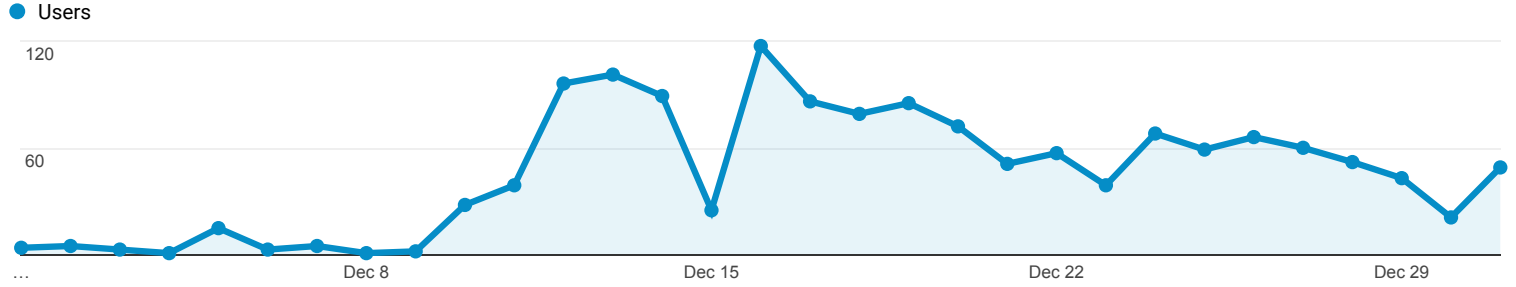

Audience Overview

All Users
100.00% Users

Dec 1, 2018 - Dec 31, 2018

Overview

Users 1,326	New Users 1,302	Sessions 1,593
Number of Sessions per User 1.20	Pageviews 3,894	Pages / Session 2.44
Avg. Session Duration 00:01:52	Bounce Rate 52.23%	

■ New Visitor ■ Returning Visitor

Country	Users	% Users
1. South Africa	1,182	89.14%
2. United States	70	5.28%
3. Philippines	12	0.90%
4. Botswana	8	0.60%
5. Lesotho	8	0.60%
6. Zambia	7	0.53%
7. Nigeria	6	0.45%
8. (not set)	6	0.45%
9. Mozambique	5	0.38%
10. Namibia	4	0.30%