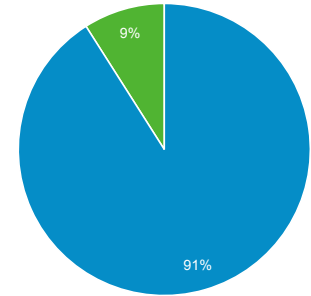

Audience Overview

All Users
100.00% Users

Dec 1, 2018 - Dec 31, 2018

Overview

Users 1,326	New Users 1,302	Sessions 1,593
Number of Sessions per User 1.20	Pageviews 3,894	Pages / Session 2.44
Avg. Session Duration 00:01:52	Bounce Rate 52.23%	

■ New Visitor ■ Returning Visitor

Country	Users	% Users
1. South Africa	1,182	89.14%
2. United States	70	5.28%
3. Philippines	12	0.90%
4. Botswana	8	0.60%
5. Lesotho	8	0.60%
6. Zambia	7	0.53%
7. Nigeria	6	0.45%
8. (not set)	6	0.45%
9. Mozambique	5	0.38%
10. Namibia	4	0.30%